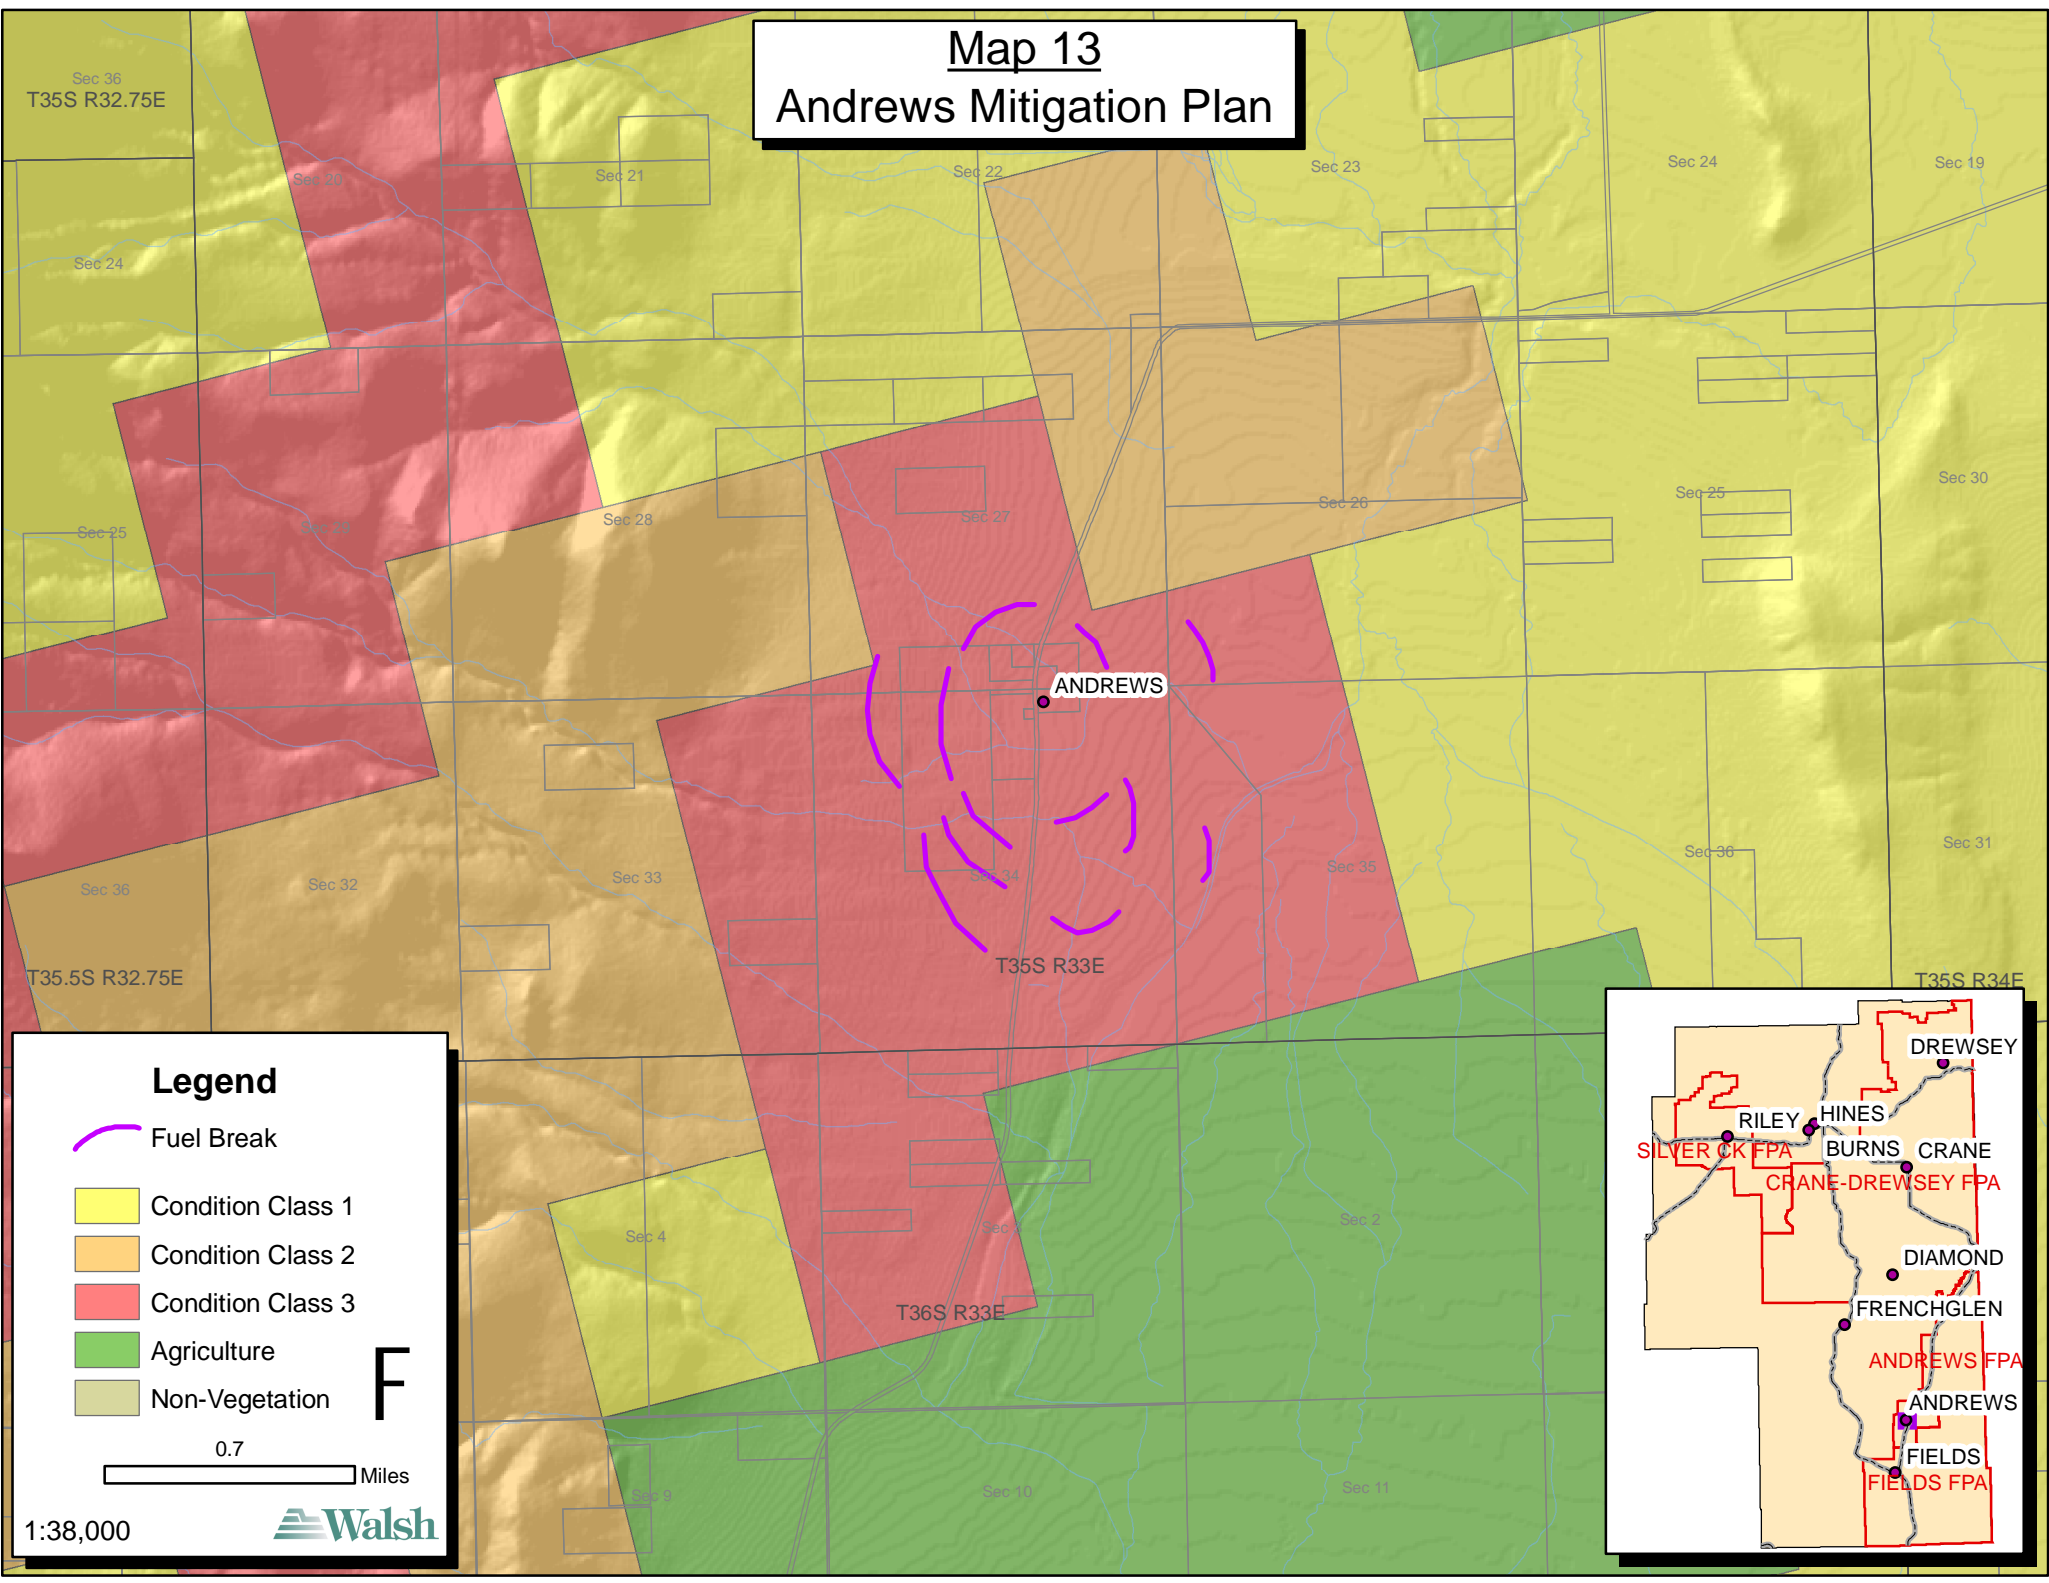

Map 13 Andrews Mitigation Plan

Legend

- Fuel Break
- Condition Class 1
- Condition Class 2
- Condition Class 3
- Agriculture
- Non-Vegetation

F

0.7 Miles

1:38,000