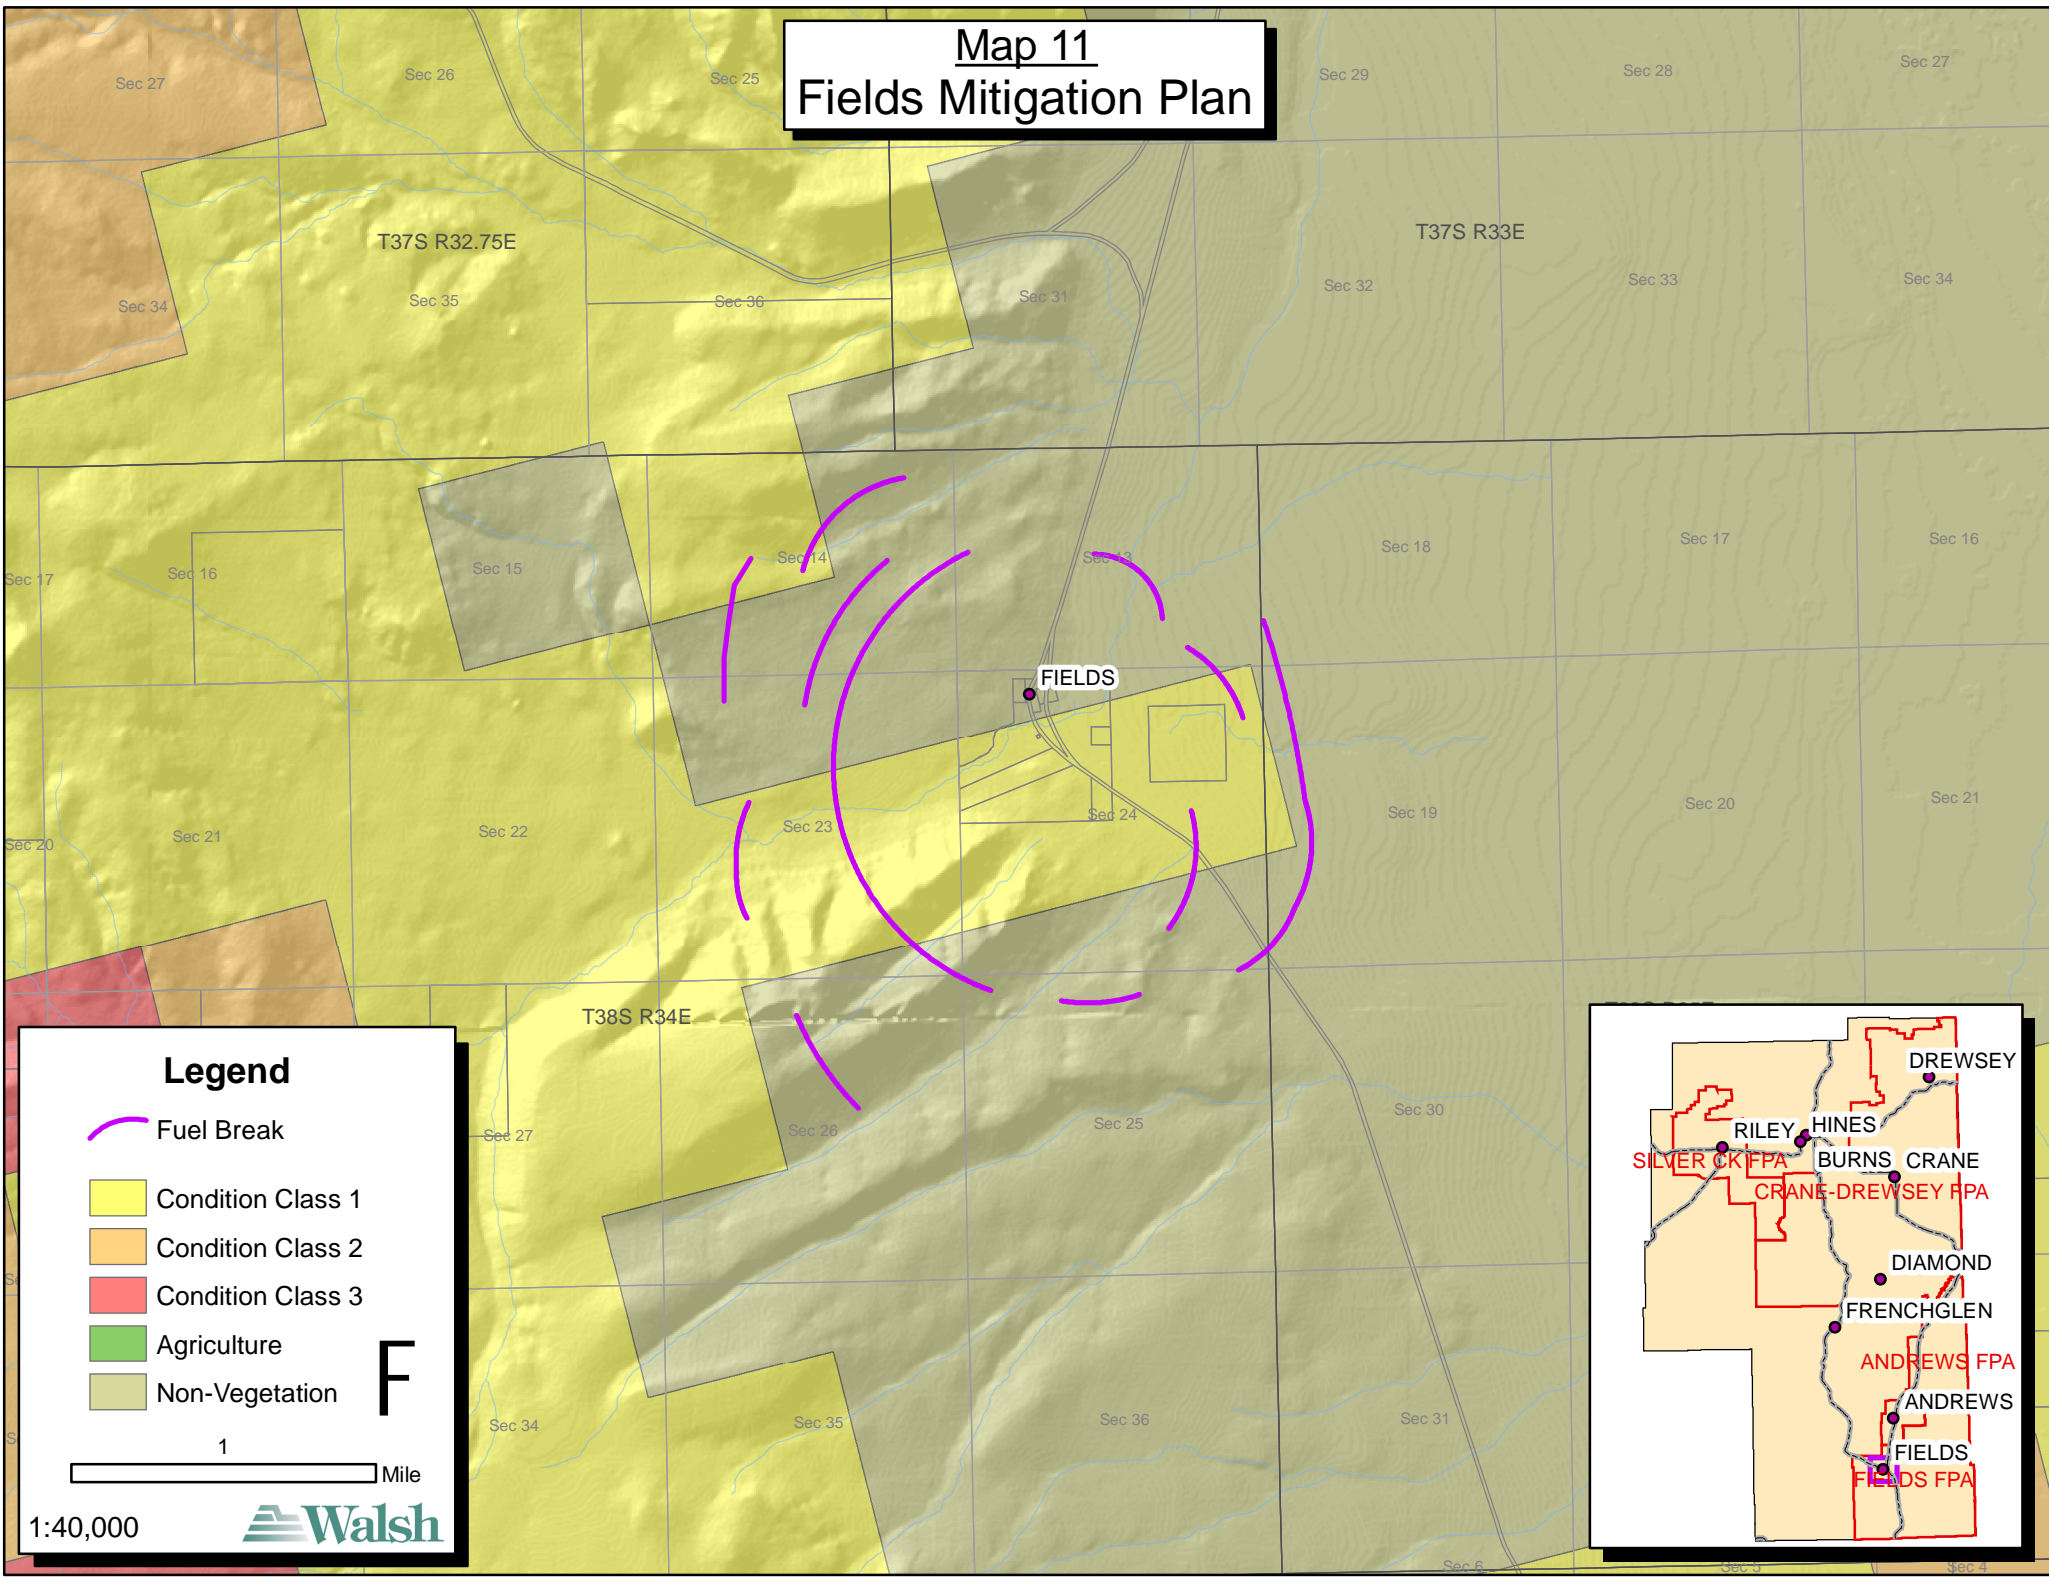

Map 11 Fields Mitigation Plan

Legend

-  Fuel Break
-  Condition Class 1
-  Condition Class 2
-  Condition Class 3
-  Agriculture
-  Non-Vegetation

F

1 Mile

1:40,000