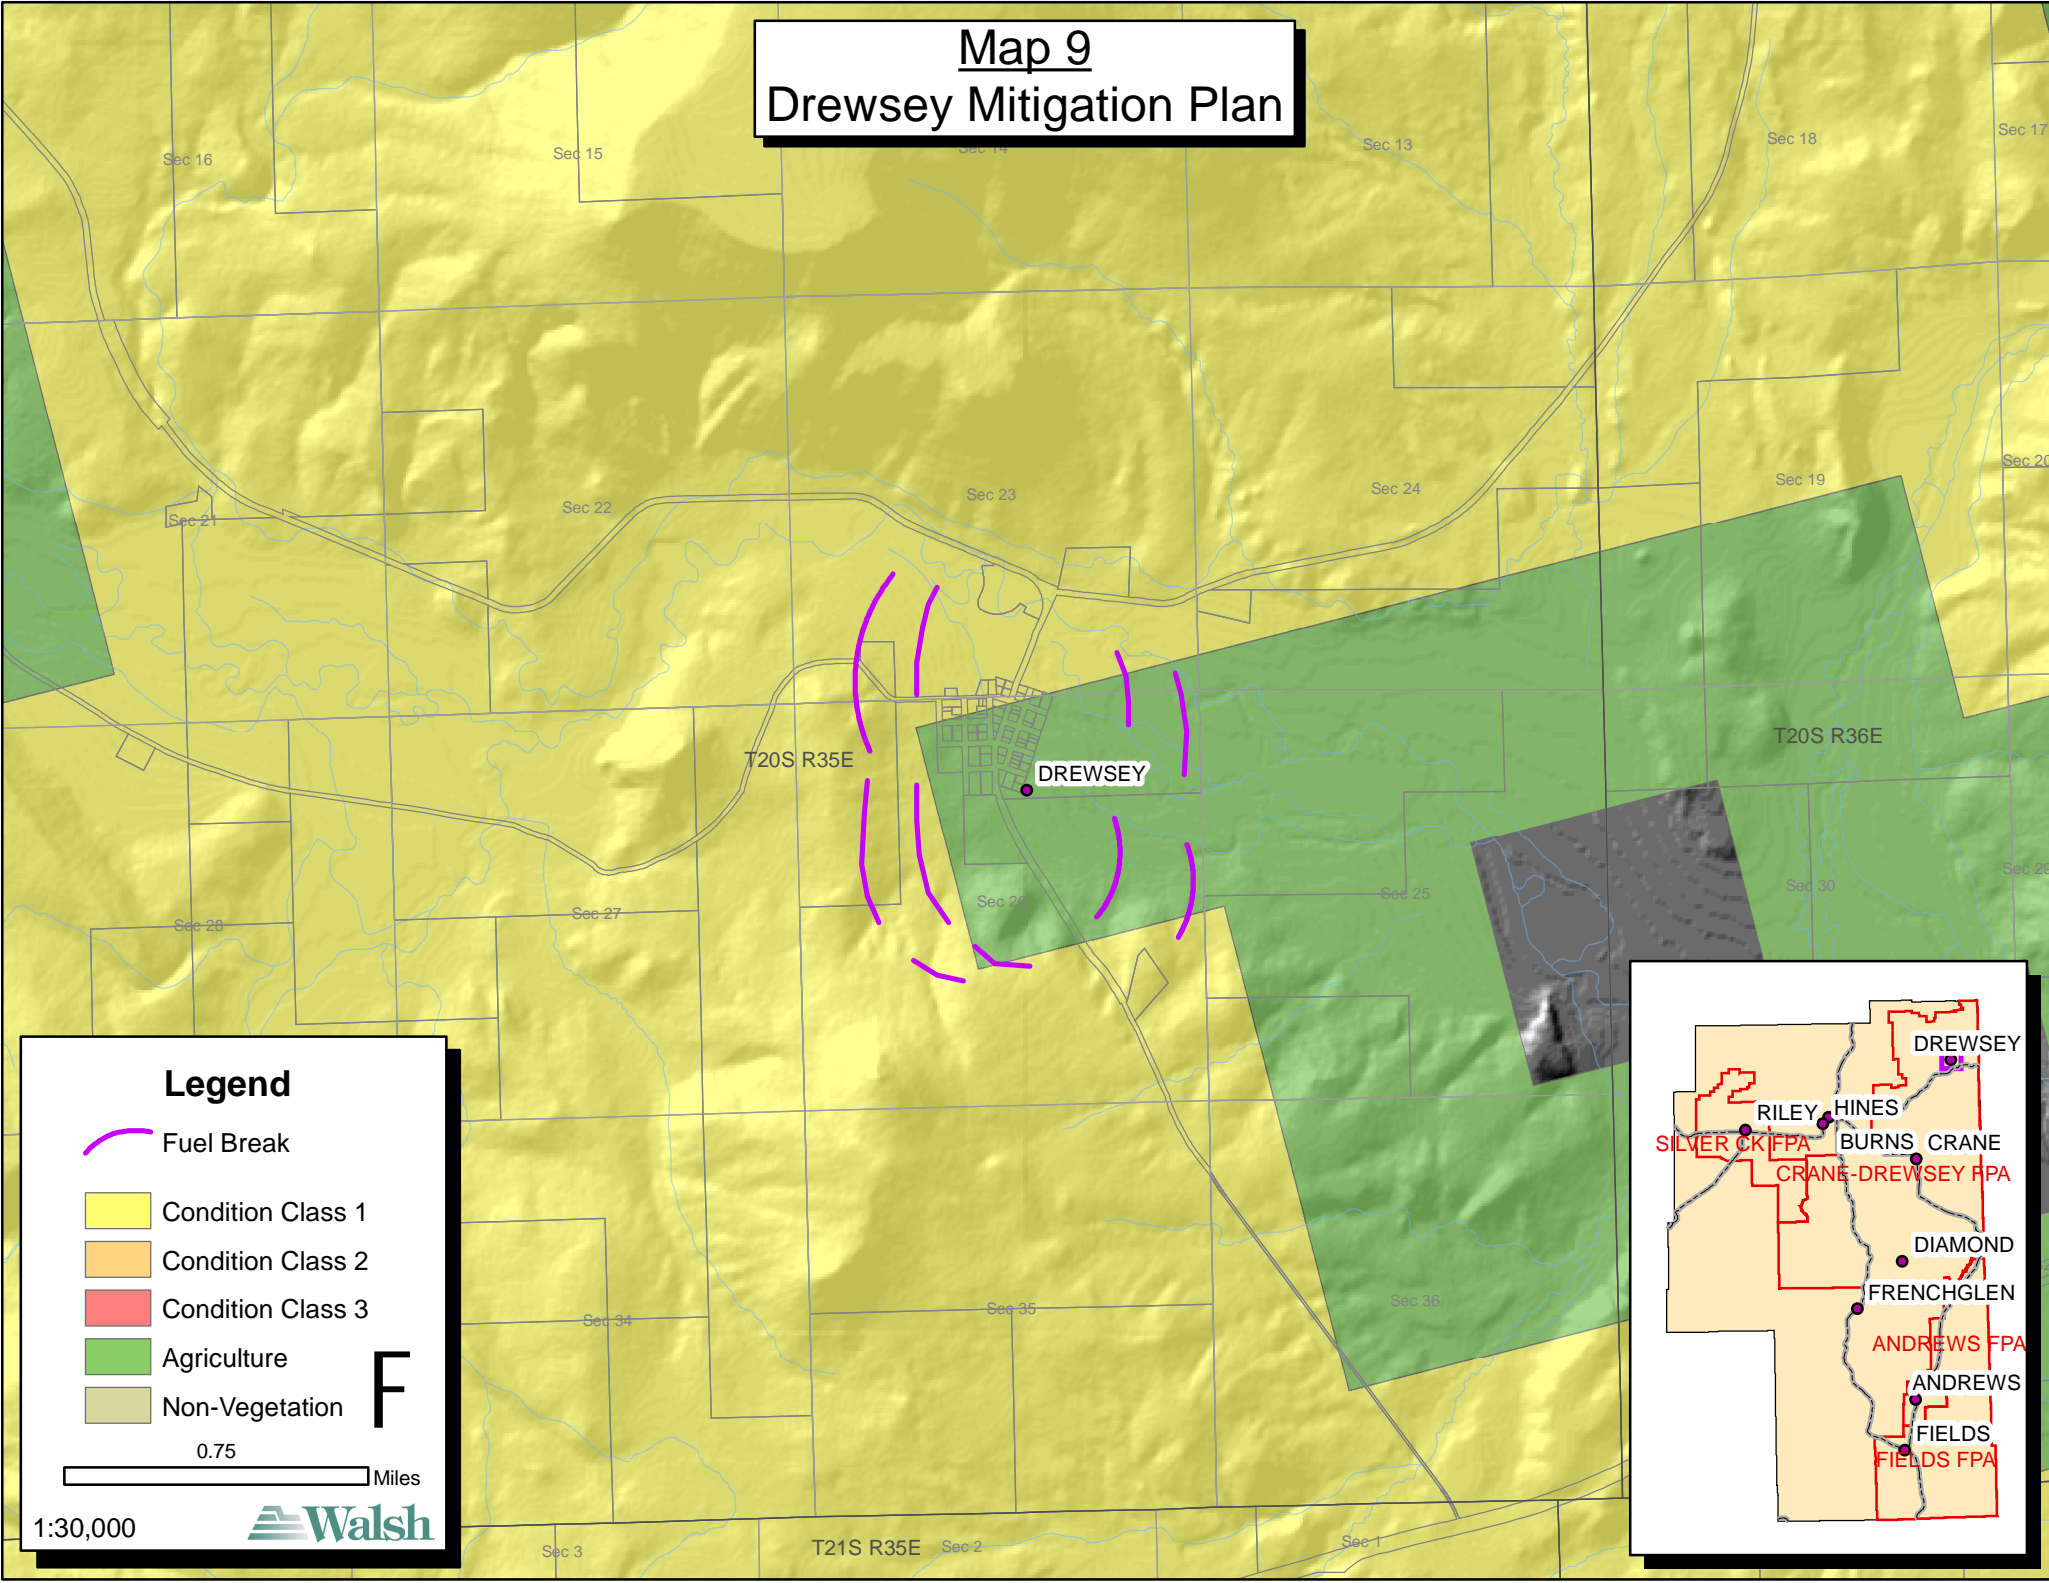

Map 9 Drewsey Mitigation Plan

Legend

-  Fuel Break
-  Condition Class 1
-  Condition Class 2
-  Condition Class 3
-  Agriculture
-  Non-Vegetation

F

0.75 Miles

1:30,000